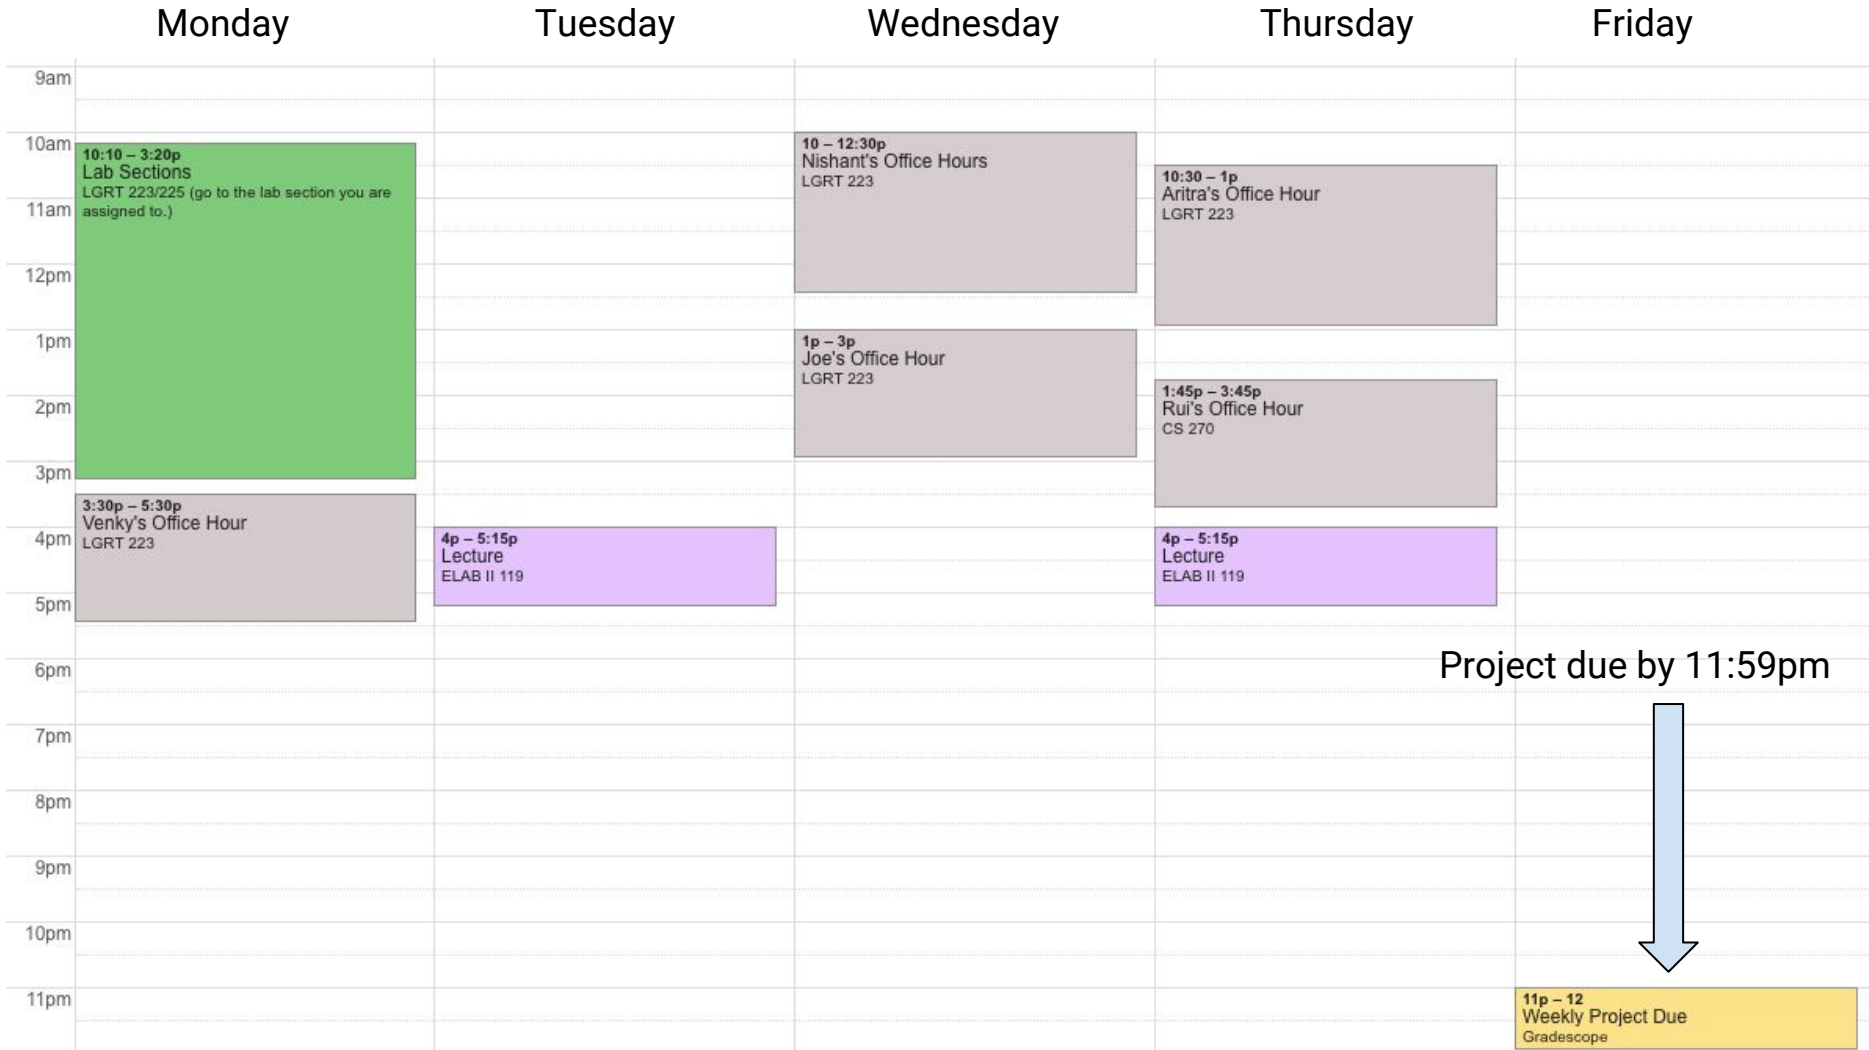

Calendar View of a Typical Week

Project due by 11:59pm