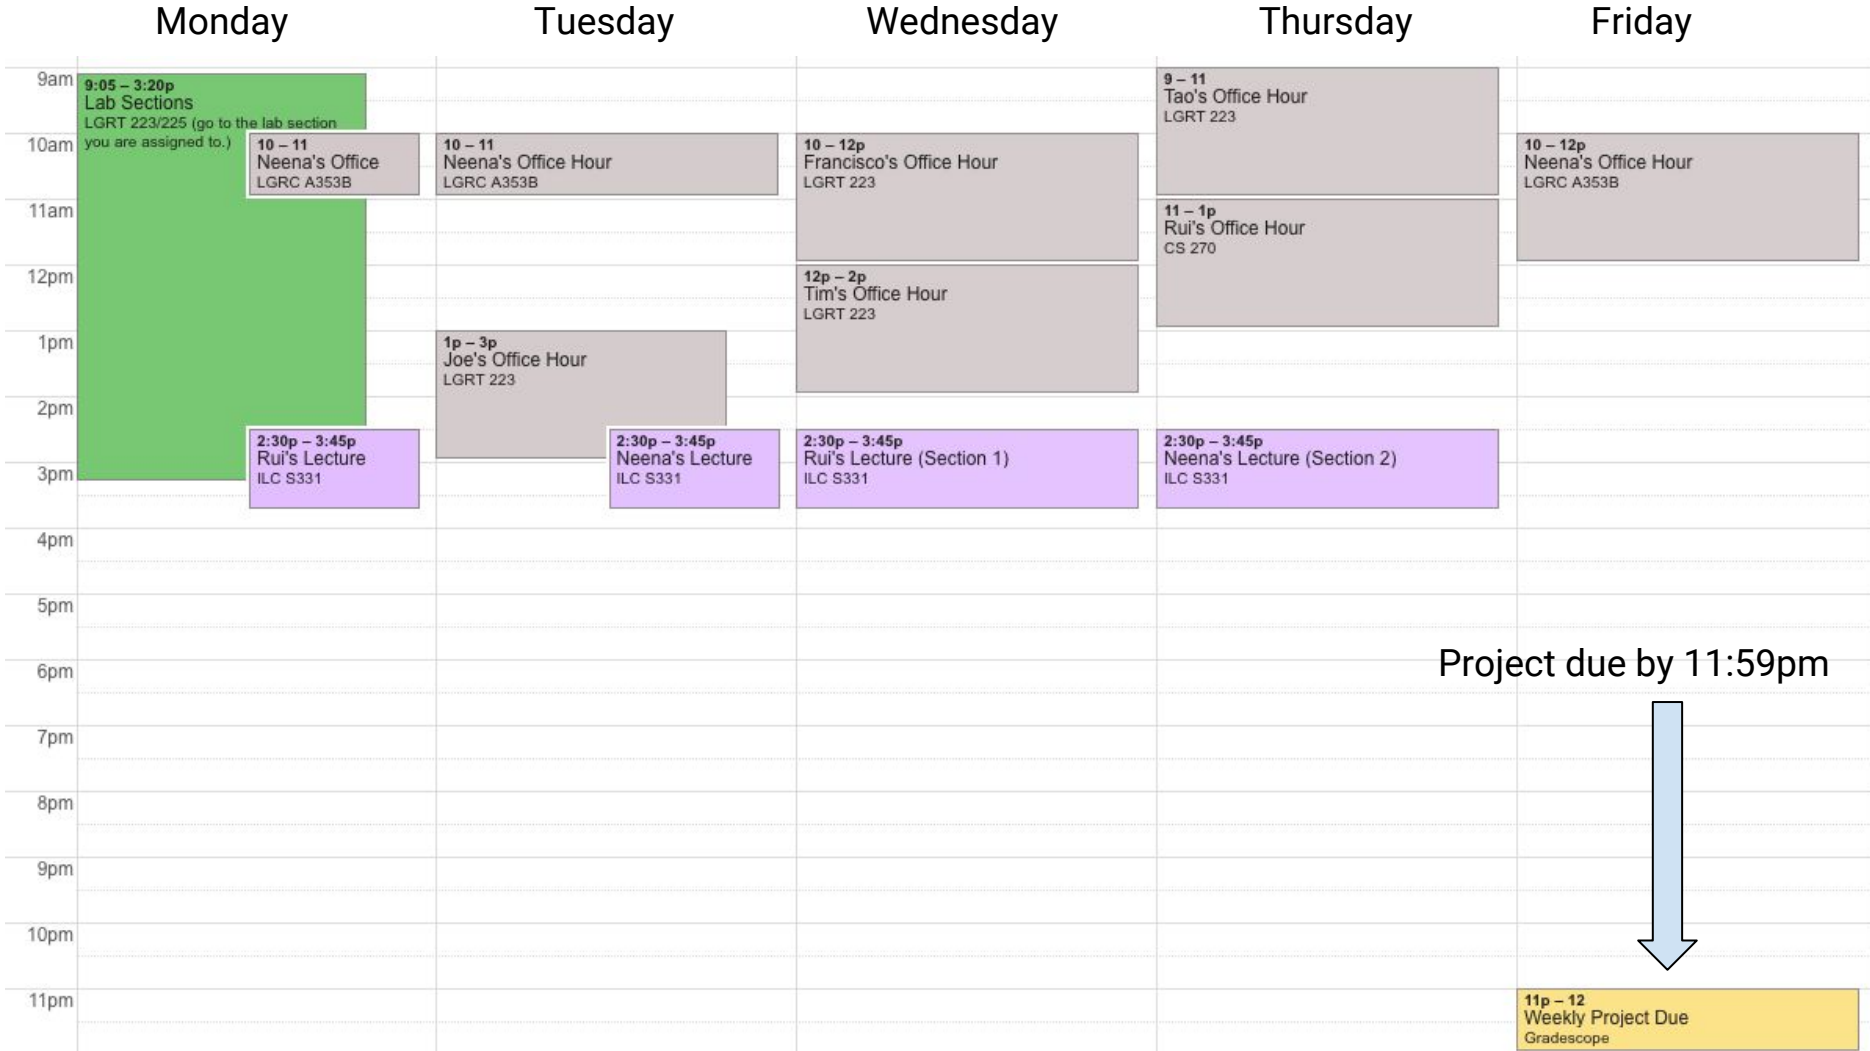

Calendar View of a Typical Week

Project due by 11:59pm